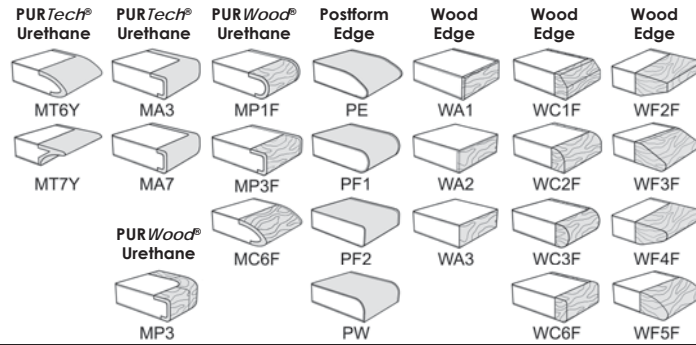

Premium Material Upcharges

Grp 3 Laminate or Veneer	Group 4 Laminate	Linoleum	NAUF Substrate	FSC Certified

Rectangle

Size	Basic Model	PURTech® Urethane MT6Y	PURTech® Urethane MA3	PURWood® Urethane MP1F	Postform Edge PE	Wood Edge WA1	Wood Edge WC1F	Wood Edge WF2F	Grp 3 Laminate or Veneer	Group 4 Laminate	Linoleum	NAUF Substrate	FSC Certified
18 x 36	TTFAR.1836.	n/a	n/a	906	795	873	953	1028	100	18	40	13	13
18 x 60	TTFAR.1860.	1110	1191	1045	905	1040	1146	1257	167	30	67	21	21
18 x 66	TTFAR.1866.	n/a	n/a	1084	912	1048	1153	1265	200	36	80	25	25
18 x 72	TTFAR.1872.	1169	1255	1142	954	1106	1216	1336	200	36	80	25	25
18 x 78	TTFAR.1878.	n/a	n/a	1251	1044	1124	1238	1358	267	47	107	33	33
18 x 84	TTFAR.1884.	n/a	n/a	1278	1067	1128	1243	1363	267	47	107	33	33
24 x 36	TTFAR.2436.	945	994	932	828	886	969	1047	120	21	48	15	15
24 x 60	TTFAR.2460.	1146	1204	1084	937	1057	1167	1284	200	36	80	25	25
24 x 66	TTFAR.2466.	n/a	n/a	1163	959	1091	1205	1333	240	43	96	30	30
24 x 72	TTFAR.2472.	1202	1259	1198	1004	1110	1238	1366	240	43	96	30	30
24 x 78	TTFAR.2478.	n/a	n/a	1287	1075	1136	1255	1380	320	57	128	40	40
24 x 84	TTFAR.2484.	n/a	n/a	1309	1093	1142	1259	1383	320	57	128	40	40