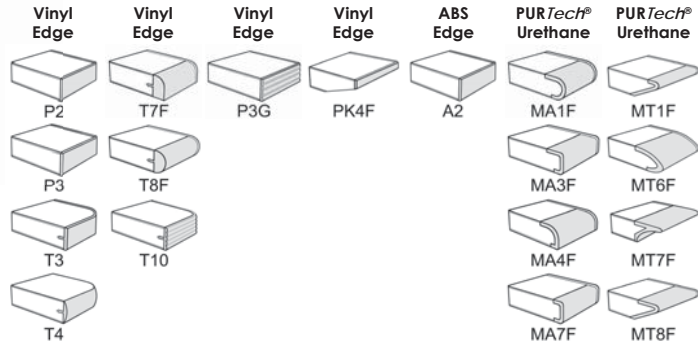

Medley Flip-Top Training Table

The Medley flip-top training table features easy and smooth one-handed operation of its flip mechanism. The unique leg design allows for space-saving straight-on nesting.

SurfaceWorks®

January 2010 Delivered List Pricing - Zone 1
Standard product specifications and terms apply. For more information, please refer to Training Table pricelist.

Premium Material Upcharges

Grp 3 Laminate or Veneer
Group 4 Laminate
Linoleum
NAUF Substrate
FSC Certified