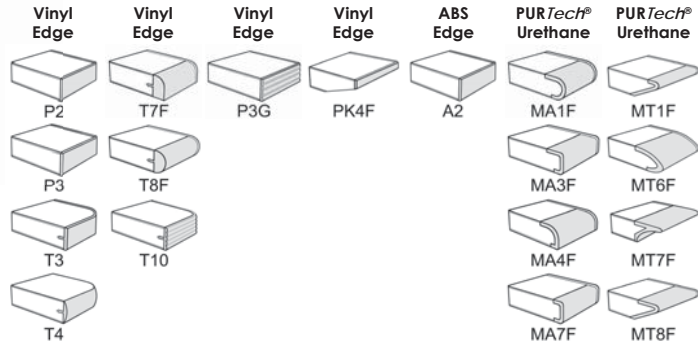

# Medley Flip-Top Training Table

The Medley flip-top training table features easy and smooth one-handed operation of its flip mechanism. The unique leg design allows for space-saving straight-on nesting.

# SurfaceWorks®

January 2010 Delivered List Pricing - Zone 1  
Standard product specifications and terms apply. For more information, please refer to Training Table pricelist.