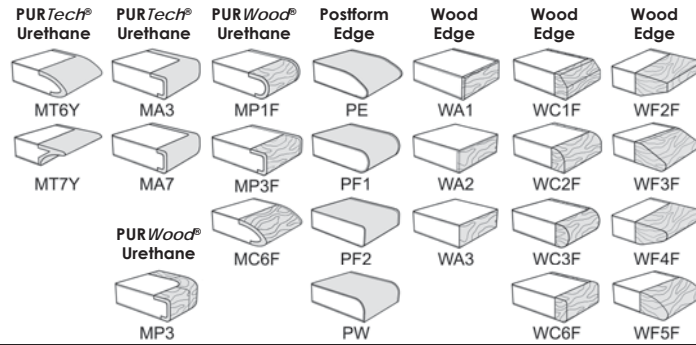

Urethane Edges	Linoleum
Postform Edges	Veneer
NAUF Substrate	FSC Certified
Group 3 Laminate	Lightweight

*Please see Training Table pricelist for all available options and accessories.

SL.P.MEDZ1.10.JAN10

SurfaceWorks®

www.surfaceworks.us
T. 414 570 2677
F. 414 570 2676

Medley Flip-Top Training Table

The Medley flip-top training table features easy and smooth one-handed operation of its flip mechanism. The unique leg design allows for space-saving straight-on nesting.

SurfaceWorks®

January 2010 Delivered List Pricing - Zone 1

Standard product specifications and terms apply. For more information, please refer to Training Table pricelist.

Please see reverse side for additional edges.